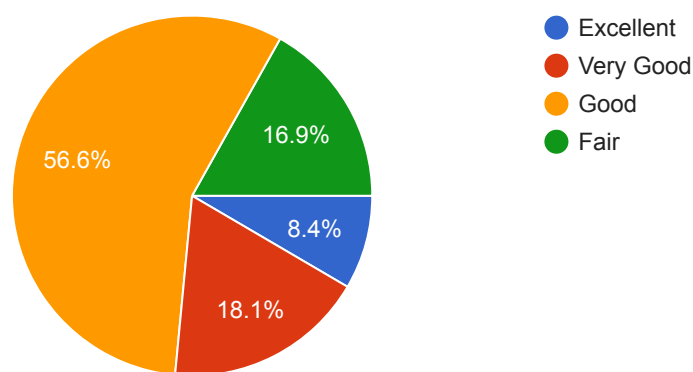

Yash Raval

Semester

83 responses

How is the infrastructure of the Institute?

83 responses

How is the teaching methodology?

83 responses

How is the food in the canteen of the Institute?