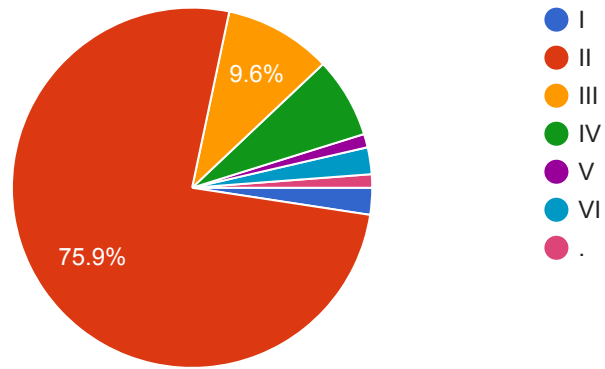

Yash Raval

Semester

83 responses